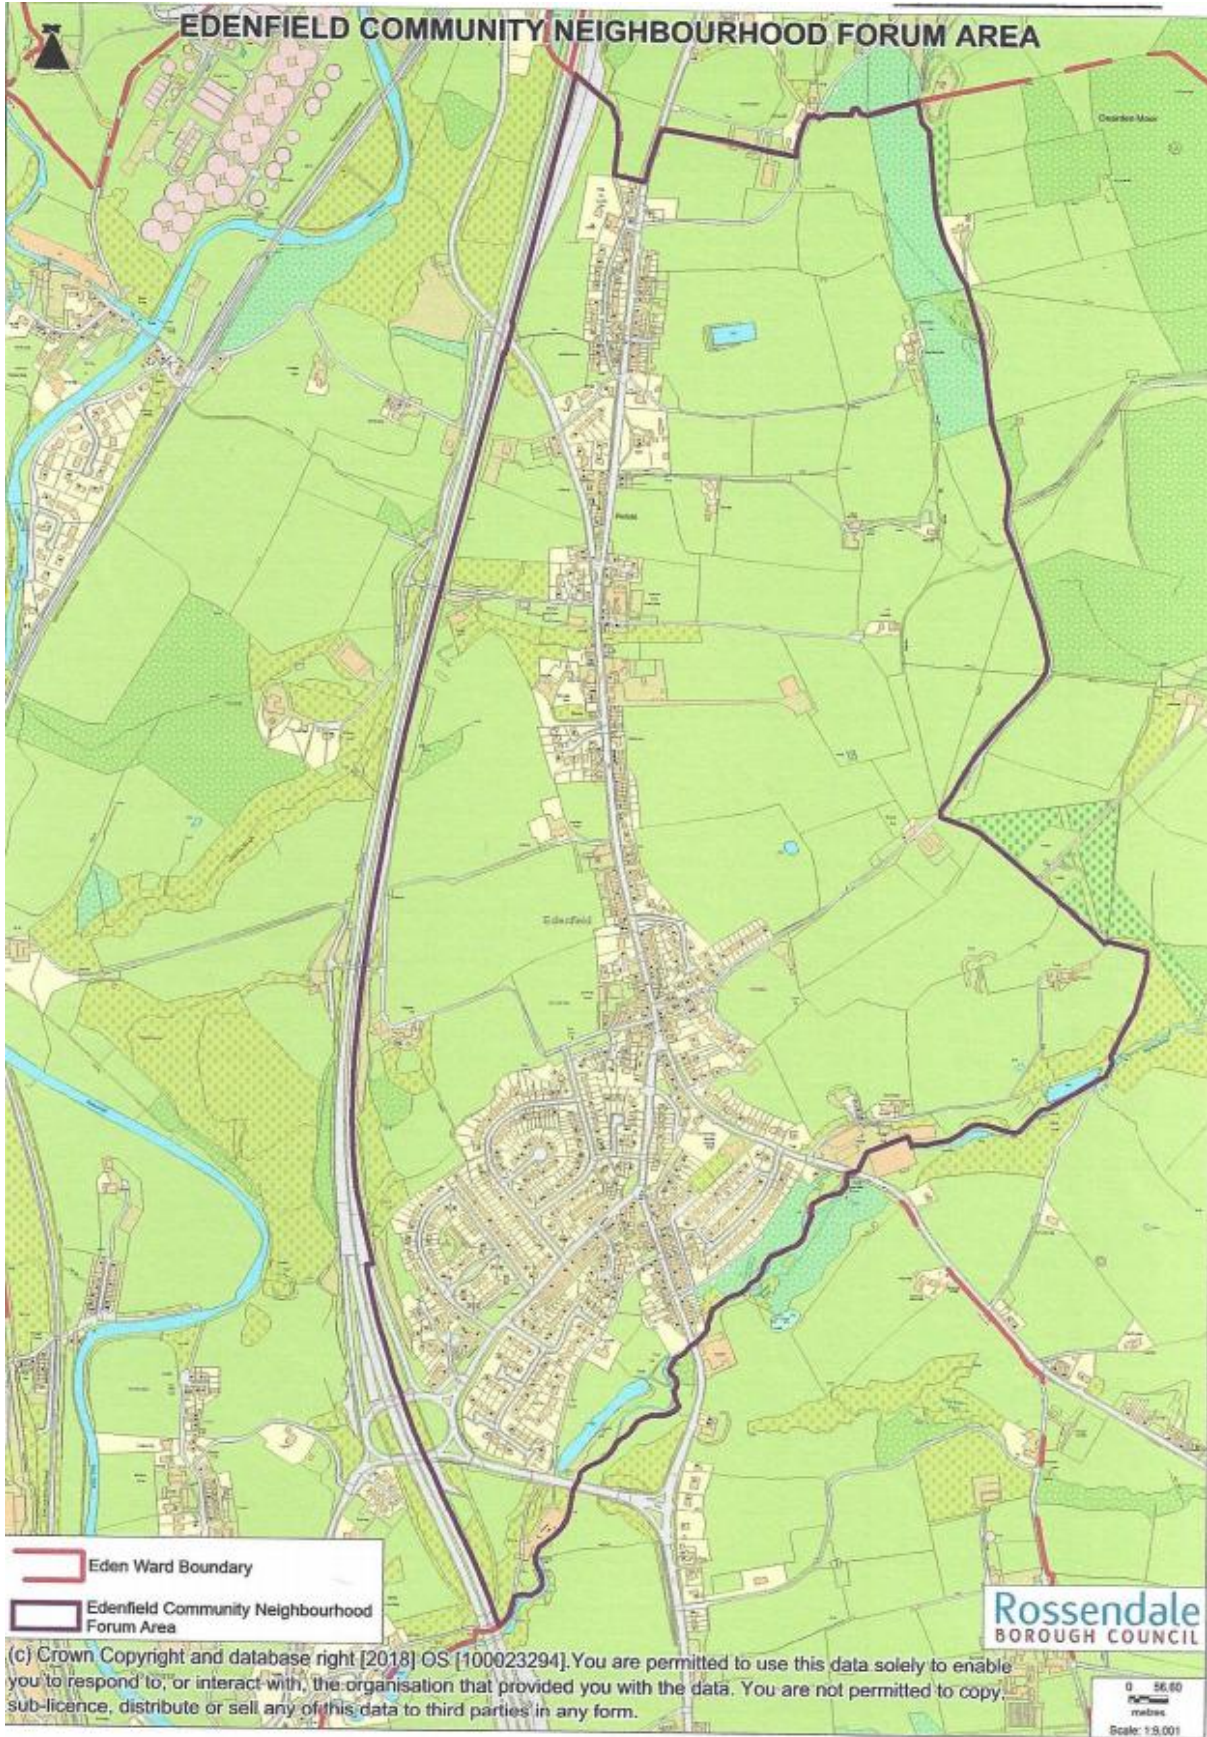

EDENFIELD COMMUNITY NEIGHBOURHOOD FORUM AREA

-  Eden Ward Boundary
-  Edenfield Community Neighbourhood Forum Area

Rosendale
BOROUGH COUNCIL

(c) Crown Copyright and database right [2018] OS [100023294]. You are permitted to use this data solely to enable you to respond to, or interact with, the organisation that provided you with the data. You are not permitted to copy, sub-licence, distribute or sell any of this data to third parties in any form.

0 50.00
metres
Scale: 1:9,001